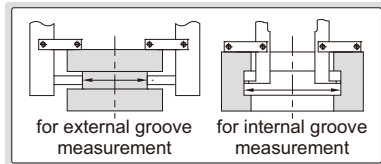

# DEPTH STOP FOR CALIPERS

application

- Supplied in pair
- Made of stainless steel
- Suitable for caliper series 1124, 1526, 1530, 1199, 1520, 1176, 1178, 1120, 1121, 1187, 1129 and 1185

6143

Code

6143